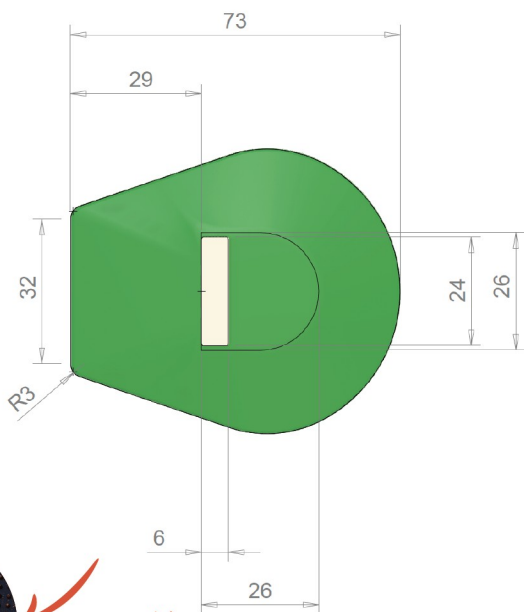

MAXIMUM PROTECTION

6" STRIDE OFF GAME MOUND

800.315.8115
INFO@PORTOLITE.COM

ITEM 7363COLOR

CATEGORY GAME MOUNDS

**HIGH DENSITY
FOAM CORE**

**INCAPSULATED IN
SUPER LIGHT
WEIGHT FIBERGLASS**

COATED POLYUREA

Product Features

- **GREAT FOR AGES 13 & UNDER**
- **PORTABLE AND EASY TO MOVE**
- **REPLACEABLE RUBBER**

Product Specifications

Dimensions	6"H x 72"L x 60"W
Weight	60 lbs
SpikeTek	600 Spikes
Turf	Clay, Green, Red, Brown, Tan